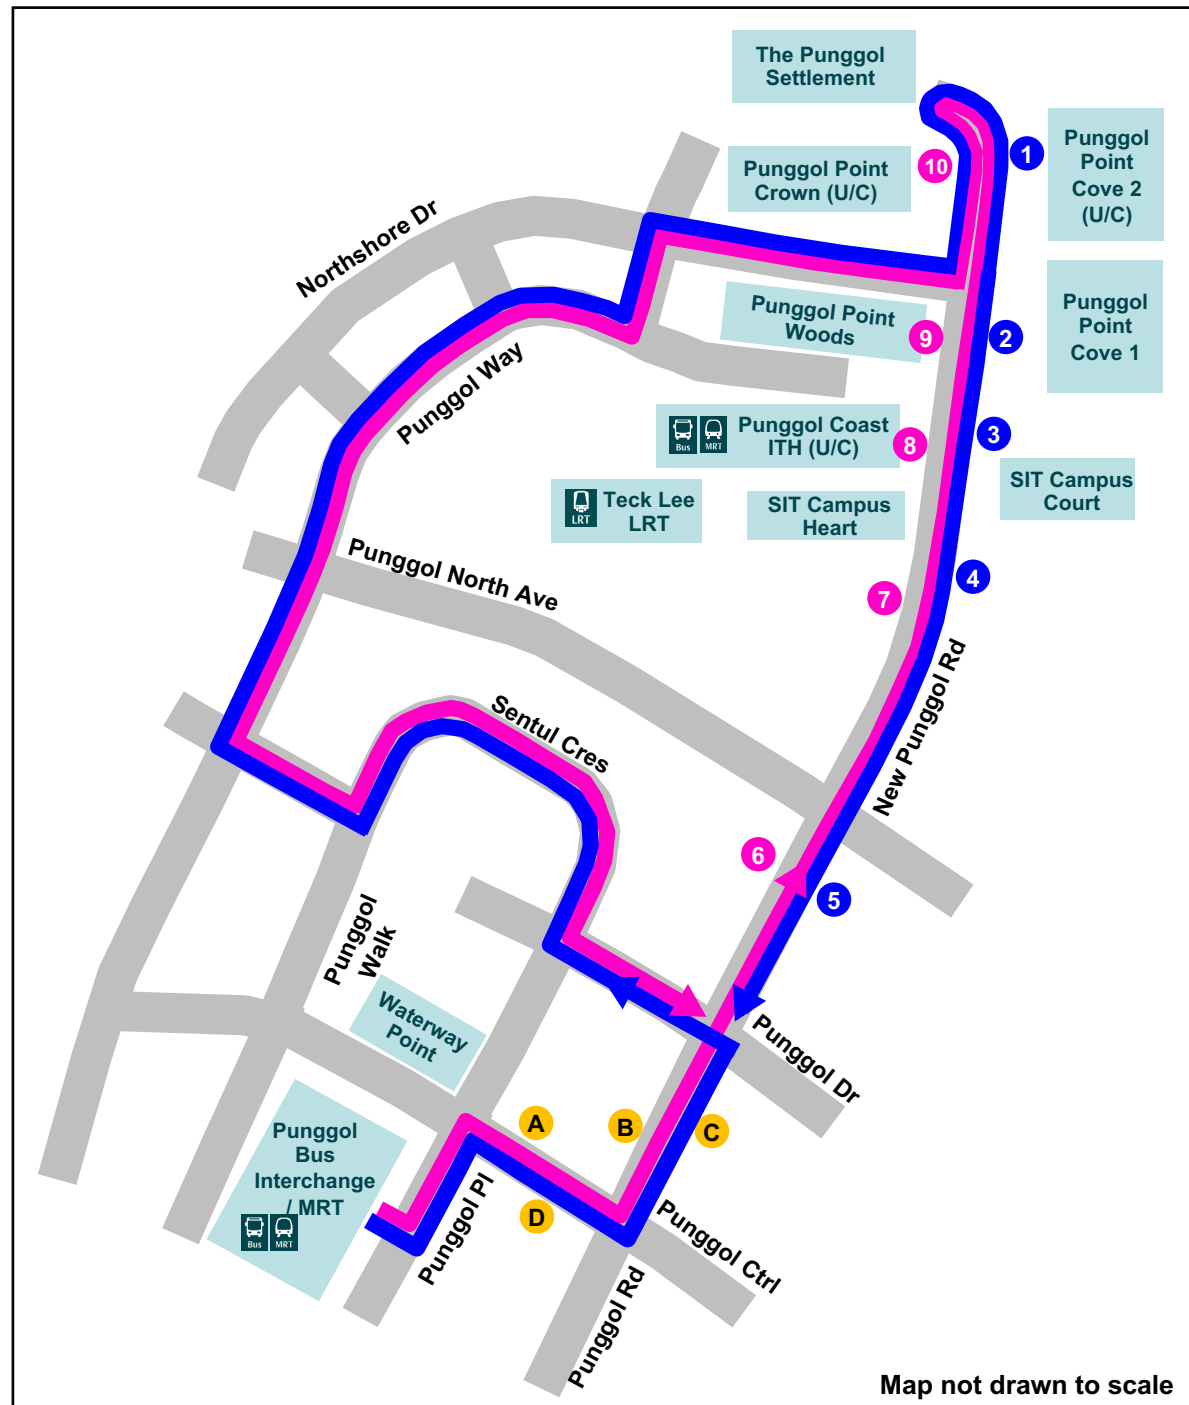

为了增强新榜鹅路沿路组屋区的连接性，并服务新加坡理工大学(SIT)，84号巴士将在新榜鹅路上多停靠六个巴士站。84G号巴士将沿仙都弯、榜鹅大道和新榜鹅路顺时针运行，84W号巴士将沿新榜鹅路、榜鹅大道和仙都弯逆时针运行。

Bagi meningkatkan kesalinghubungan ke estet perumahan HDB di sepanjang New Punggol Road dan Institut Teknologi Singapura (SIT), Perkhidmatan 84 akan berhenti di enam perhentian bas tambahan di sepanjang New Punggol Road. Perkhidmatan 84G akan melalui litaran mengikut arah jam melalui Sentul Crescent dahulu, seterusnya Punggol Way dan New Punggol Road, manakala Perkhidmatan 84W akan melalui litaran lawan arah jam melalui New Punggol Road dahulu, seterusnya Punggol Way dan Sentul Crescent.

நியூ பொங்கோல் சாலையில் உள்ள HDB வட்டாரங்களுக்கு இணைப்பை மேம்படுத்தவும், சிங்கப்பூர் தொழில்நுட்ப நிறுவனத்திற்கு (SIT) சேவை செய்யவும், நியூ பொங்கோல் சாலையில் உள்ள ஆறு கூடுதல் பேருந்து நிறுத்தங்களில் சேவை 84 செயல் படும். சேவை 84G, செந்துல் கிரசன்ட், பொங்கோல் வே மற்றும் நியூ பொங்கோல் சாலை வழியாக கடிகார திசையில் இயங்கும், அதே சமயம் சேவை 84W நியூ பொங்கோல் சாலை, பொங்கோல் வே மற்றும் செந்துல் கிரசன்ட் வழியாக எதிர் கடிகார திசையில் இயங்கும்.

Map not drawn to scale

Road Name	#	Bus Stop Code	Bus Stop Description
Bus stops called by both Services 84G and 84W			
Punggol Ctrl	A	65221	Blk 303D
	D	65229	Blk 298
Punggol Rd	B	65091	Blk 301A
	C	65099	Blk 604A
Bus stops along New Punggol Road called by Service 84G (Clockwise loop)			
New Punggol Rd	1	65691	Opp Blk 437B
	2	65711	Blk 446B
	3	65721	Opp Punggol Coast Stn
	4	65701	Opp SIT Punggol
	5	65109	My First Skool PCC10
Bus stops along New Punggol Road called by Service 84W (Anti-clockwise loop)			
New Punggol Rd	6	65101	Opp My First Skool PCC10
	7	65709	Bef SIT Punggol
	8	65729	Punggol Coast Stn
	9	65719	Blk 432B
	10	65699	Blk 437B
Additional calling bus stops			

Legend

- Bus service route Service 84G (Clockwise loop)
- Bus service route Service 84W (Anti-clockwise loop)
- Bus stops called by both Services 84G and 84W
- Bus stops called by Service 84G (Clockwise loop)
- Bus stops called by Service 84W (Anti-clockwise loop)

For feedback or enquiries, please contact us at

任何意见或查询，请通过以下方式与我们联系

Untuk maklum balas atau pertanyaan, sila hubungi kami di

கருத்துக்கள் அல்லது கேள்விகளுக்கு, அன்புகூர்ந்து எங்களைப் பின்வரும் முறைகளில் தொடர்புகொள்ளுங்கள்

1800 812 6469

enquiries@go-aheadsingapore.com

www.go-aheadsingapore.com